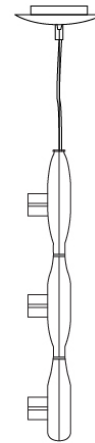

SPACE SUSPENSION

D11003

GENERAL

Series: Space
 Division: Design
 Mounting Type: Suspension
 Mounting Location: Ceiling
 Subcategory: Pendant

PHYSICAL

Shape: Square
 Length (mm): 600
 Length (in): 23 ½
 Width (mm): 600
 Width (in): 23 ½
 Height (mm): 1600
 Height (in): 63
 Light Distribution: Direct
 Weight (kg): 10.6
 Weight (lbs): 23.5
 Diffuser: Satin Glass
 Fixture Finish: ALU
 Fixture Material: Aluminum

Series: Space
Brand: Milan
Division: Design
Mounting Type: Suspension
Mounting Location: Ceiling
Subcategory: Pendant

PHYSICAL

Shape: Abstract
Width (mm): 108
Width (in): 4 1/4
Height (mm): 730
Height (in): 28
Weight (kg): 1.4
Weight (lbs): 3
Fixture Finish: Metallic Gray
Fixture Material: Aluminum

730mm 28 3/4"

SPACE SUSPENSION

D91123

GENERAL

Series: Space
 Brand: Milan
 Division: Design
 Mounting Type: Suspension
 Mounting Location: Ceiling
 Subcategory: Pendant

PHYSICAL

Shape: Abstract
 Length (mm): 866
 Length (in): 34 1/4
 Width (mm): 108
 Width (in): 4 1/4
 Height (mm): 1570
 Height (in): 62
 Weight (kg): 2.3
 Weight (lbs): 5
 Fixture Finish: Metallic Gray
 Fixture Material: Aluminum

Series: Space
Brand: Milan
Division: Design
Mounting Type: Recessed
Mounting Location: Ceiling
Subcategory: Downlight

PHYSICAL

Shape: Rectangle
Length (mm): 445
Length (in): 17 1/2
Width (mm): 150
Width (in): 6
Height (mm): 89
Height (in): 3 1/2
Light Distribution: Direct
Weight (kg): 3.2
Weight (lbs): 7
Diffuser: Glass - Sold Separately
Fixture Finish: Metallic Gray
Fixture Material: Metal